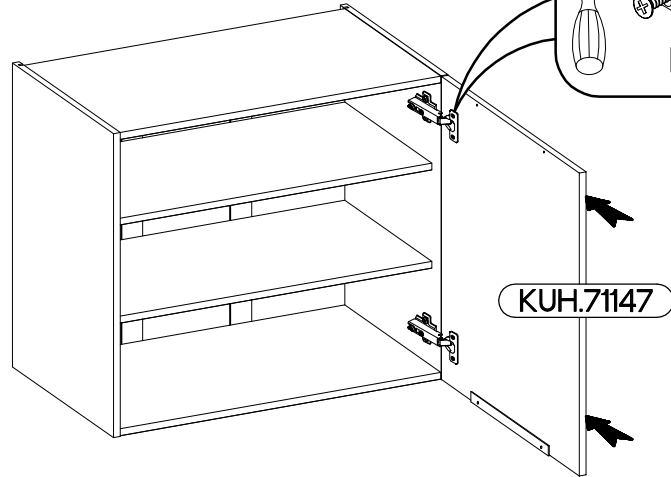

4

80 G-72 2F

L=192mm

S

2

HG