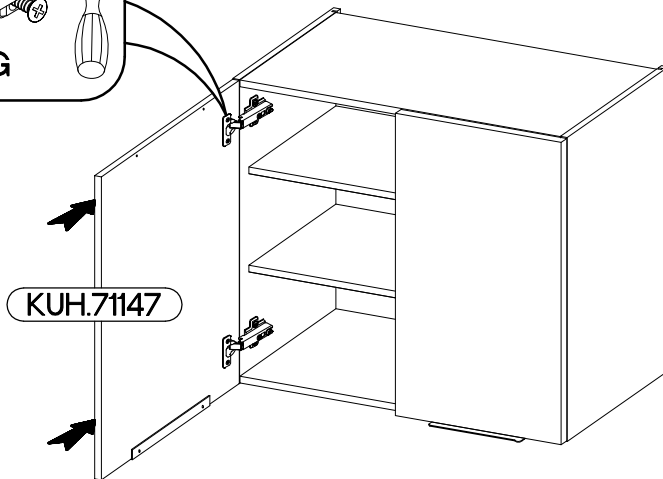

4

80 G-72 2F

L=192mm

S

2

HG

HG

S

VARIANT HIGH GLOSS